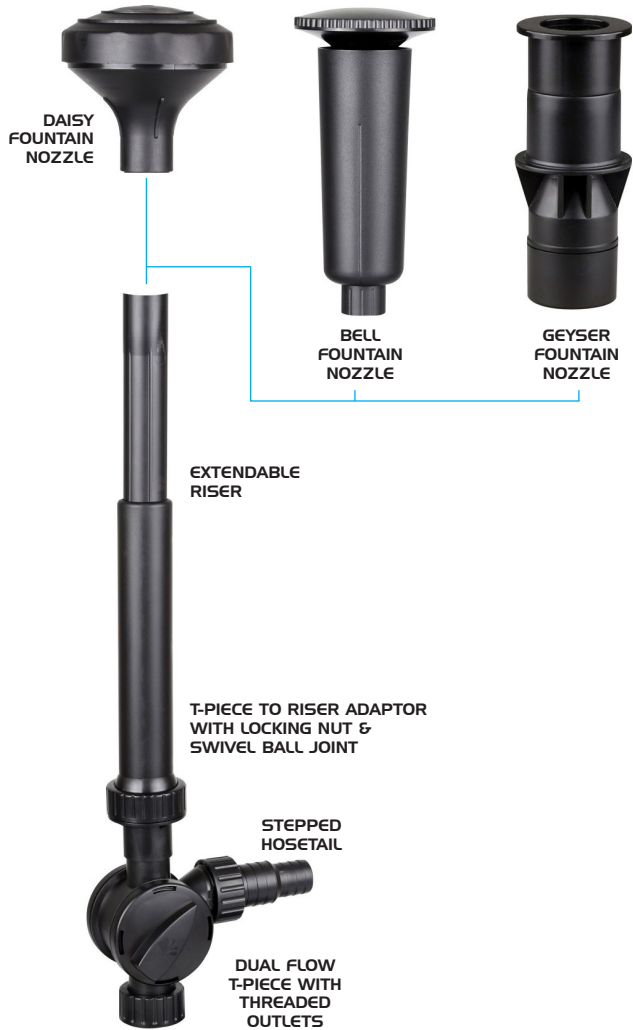

WATERGARDENING TO THE MAX

NO.10 UNIVERSAL FOUNTAIN KIT

MAX. HEAD HEIGHT **2M**
MAX. FLOW **2000L/H**

WATERGARDENING TO THE MAX

NO.30 UNIVERSAL FOUNTAIN KIT

MAX. HEAD HEIGHT 3M
MAX. FLOW 3000L/H

WATERGARDENING TO THE MAX

NO.40 UNIVERSAL FOUNTAIN KIT

MAX. HEAD HEIGHT **3M**
MAX. FLOW **7200L/H**