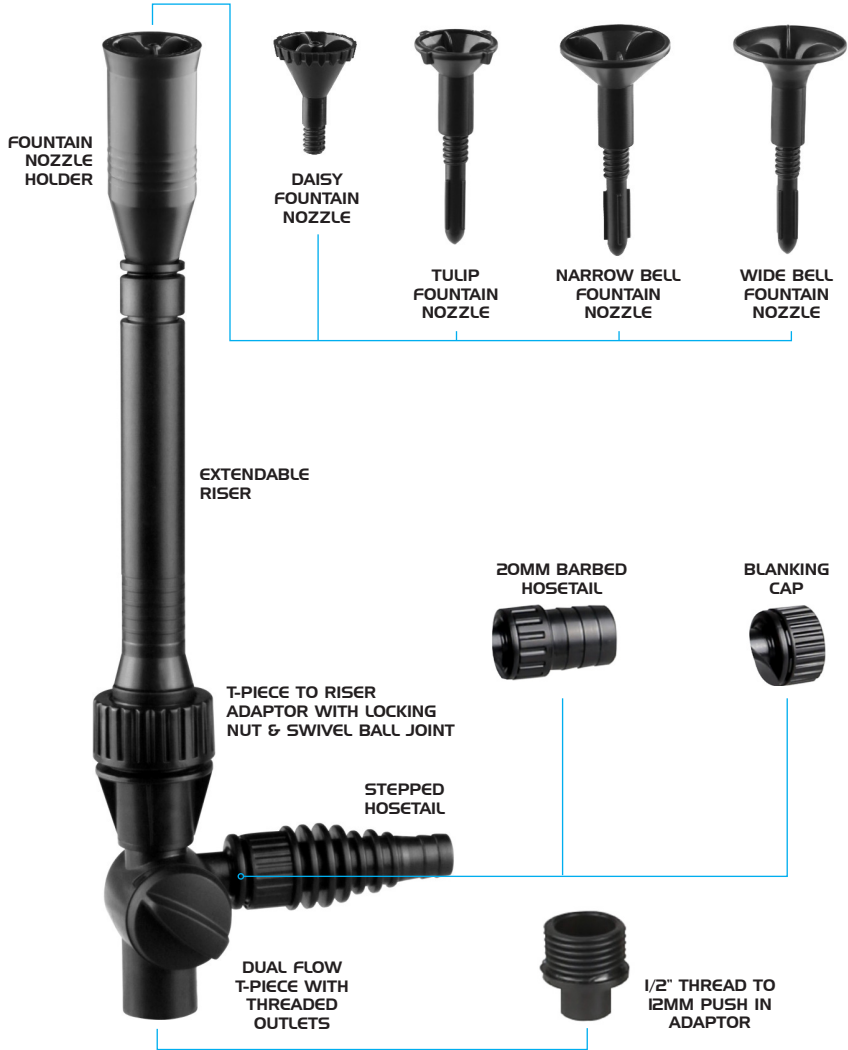

WATERGARDENING TO THE MAX

NO.10 UNIVERSAL FOUNTAIN KIT

MAX. HEAD HEIGHT **2M**
MAX. FLOW **2000L/H**

WATERGARDENING TO THE MAX

NO.30 UNIVERSAL FOUNTAIN KIT

MAX. HEAD HEIGHT 3M
MAX. FLOW 3000L/H

WATERGARDENING TO THE MAX

NO.40 UNIVERSAL FOUNTAIN KIT

MAX. HEAD HEIGHT **3M**
MAX. FLOW **7200L/H**